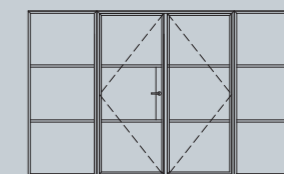

◆ *Designed to divide or delineate both residential and commercial spaces, while at the same time providing an effective acoustic barrier.*

Smart Alu*Space Interior Screen DESIGN SOLUTIONS

FIXED SCREEN

SINGLE DOOR

DOUBLE DOOR

PIVOT DOOR

SLIDING DOOR

SLIDING DOUBLE DOOR

OFFSET SINGLE SLIDING DOOR

OFFSET DOUBLE SLIDING DOOR

Pivot Doors

Our pivot door options provides the flexibility to instantly change the way the internal space is configured. Available up to 2 metres wide and with adjustable closers.

DOOR SASH SPECIFICATIONS

Maximum Width	2000mm
Minimum Width	400mm
Maximum Height	2500mm
Maximum Weight	100kg
Door	Single or double
Glazing	6mm, 8mm or 18mm
Colour	Various powder coating colours available with a 25 year guarantee