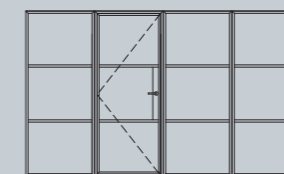

SINGLE DOOR