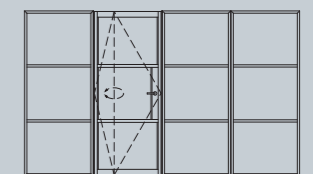

DOUBLE DOOR

PIVOT DOOR

SLIDING DOOR

SLIDING DOUBLE DOOR

OFFSET SINGLE SLIDING DOOR

OFFSET DOUBLE SLIDING DOOR

Pivot Doors

Our pivot door options provides the flexibility to instantly change the way the internal space is configured. Available up to 2 metres wide and with adjustable closers.

DOOR SASH SPECIFICATIONS

Maximum Width	2000mm
Minimum Width	400mm
Maximum Height	2500mm
Maximum Weight	100kg
Door	Single or double
Glazing	6mm, 8mm or 18mm
Colour	Various powder coating colours available with a 25 year guarantee